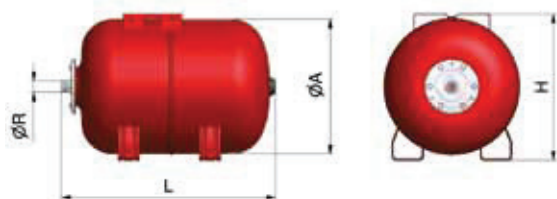

The proper using of the tank save the power of the pump.

The replaceable membrane fixed between the upper side and the flange avoids scratches and assures the maximum long lasting life.

The vertical and horizontal range can offer galvanized or stainless steel flanges in according with the normative 97/23/EC.

VASES HORIZONTALS AVEC PLATINE SUPPORT DE POMPE HORIZONTAL VESSELS WITH BRACKET FOR PUMPS

VHEF 25 -VHEF 100 litres

VHEF 100R-300 litres

	Code Article	Reference	Capacité - Capacity (litre)	Dimensions - Dimensions		Raccord Water connection (male)	Pression maxi Pressure (bar)
				H	L		
SANS RACCORD MANO	11000024F8	VHEF25	25	290	411	1"	10
	1100005050	VHEF50	50	410	610	1"	10
	1100006070	VHEF60	60	410	690	1"	10
	1100008039	VHEF80	80	480	690	1"	10
	1100010070	VHEF100	100	480	780	1"	10
AVEC RACCORD MANO	1100010092	VHEF100R	100	480	780	1/2"	10
	1100020070	VHEF200	200	580	1075	1 1/2"	10
	1100030066	VHEF300	300	660	1230	1 1/2"	10