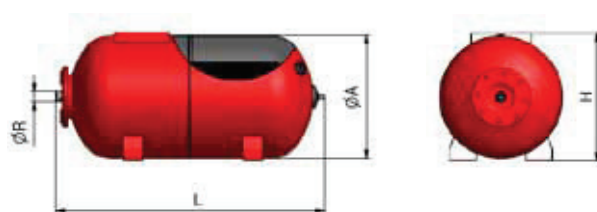

The proper using of the tank save the power of the pump.

The replaceable membrane fixed between the upper side and the flange avoids scratches and assures the maximum long lasting life.

The vertical and horizontal range can offer galvanized or stainless steel flanges in according with the normative 97/23/EC.

VASES HORIZONTALS AVEC PLATINE SUPPORT DE POMPE HORIZONTAL VESSELS WITH BRACKET FOR PUMPS

VHEF 25 -VHEF 100 litres

VHEF 100R-300 litres

	Code Article	Reference	Capacité - Capacity (litre)	Dimensions - Dimensions		Raccord Water connection (male)	Pression maxi Pressure (bar)
				H	L		
SANS RACCORD MANO	11000024F8	VHEF25	25	290	411	1"	10
	1100005050	VHEF50	50	410	610	1"	10
	1100006070	VHEF60	60	410	690	1"	10
	1100008039	VHEF80	80	480	690	1"	10
	1100010070	VHEF100	100	480	780	1"	10
AVEC RACCORD MANO	1100010092	VHEF100R	100	480	780	1/2"	10
	1100020070	VHEF200	200	580	1075	1 1/2"	10
	1100030066	VHEF300	300	660	1230	1 1/2"	10